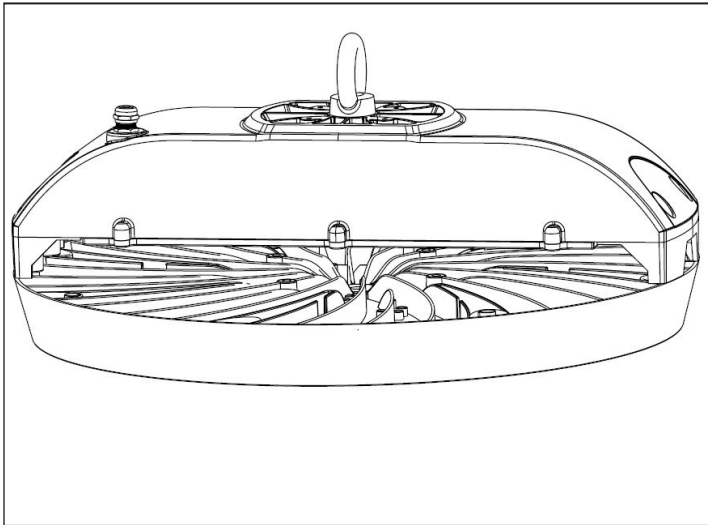

UKKO C5 Series INSTALLATION MANUAL

MODELS: - C5 LO, C5 HO including DALI versions

Packaging includes:

- Hook
- Installation chain 1,5m
- Installation manual
- Installation cable 2m 3x1,5m²
- DALI -> Dali cable 2x1,5m²

Install hook

If necessary, install chain

NON-DALI

- Ⓝ blue (BU)
- Ⓛ brown (BN)
- Ⓞ yellow-green (GNYE)

DALI

- Ⓝ blue (BU)
- Ⓛ brown (BN)
- Ⓞ yellow-green (GNYE)
- Ⓛ DA grey (GY)
- Ⓛ DA black (BK)

If solid surface holder used