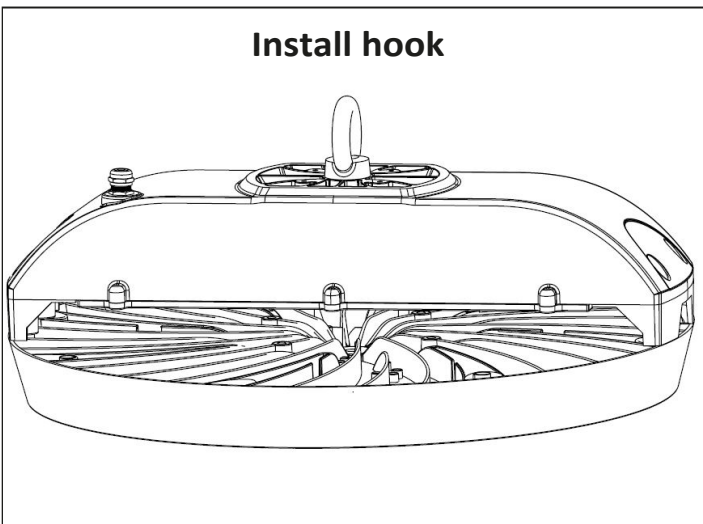

UKKO C5 Series INSTALLATION MANUAL

MODELS: - C5 LO, C5 HO including DALI versions

Packaging includes:

- Hook
- Installation chain 1,5m
- Installation manual
- Installation cable 2m 3x1,5m²
- DALI -> Dali cable 2x1,5m²

Install hook

If necessary, install chain

NON-DALI

- Ⓝ blue (BU)
- Ⓛ brown (BN)
- Ⓞ yellow-green (GNYE)

DALI

- Ⓝ blue (BU)
- Ⓛ brown (BN)
- Ⓞ yellow-green (GNYE)
- Ⓛ DA grey (GY)
- Ⓛ DA black (BK)

If solid surface holder used