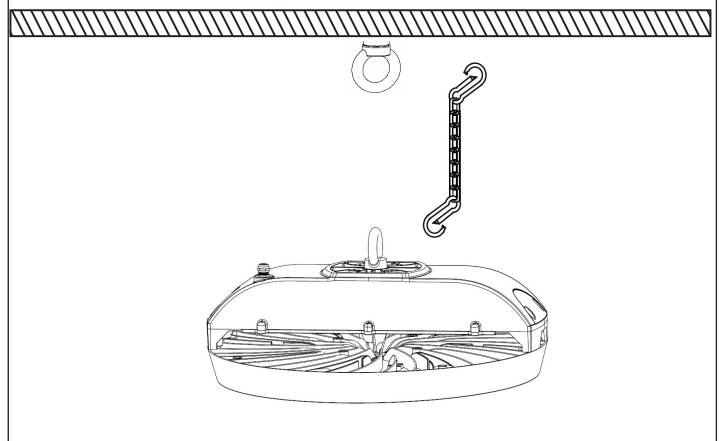

UKKO C5 Series INSTALLATION MANUAL

MODELS: - C5 LO, C5 HO including DALI versions

Packaging includes:

- Hook
- Installation chain 1,5m
- Installation manual
- Installation cable 2m 3x1,5m²
- DALI -> Dali cable 2x1,5m²

Install hook

If necessary, install chain

NON-DALI

- Ⓝ blue (BU)
- Ⓛ brown (BN)
- Ⓞ yellow-green (GNYE)

DALI

- Ⓝ blue (BU)
- Ⓛ brown (BN)
- Ⓞ yellow-green (GNYE)
- Ⓛ DA grey (GY)
- Ⓛ DA black (BK)

If solid surface holder used