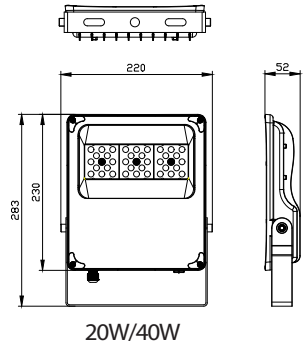

VELA BASIC

Luminous flux	2600lm - 39,000lm
Correlated color temperature	4000K
Light source	Integral LED module
Housing	ADC 12 Aluminum
Cover	Tempered glass
Screws	304 stainless screws
Electrical	Class I
Input voltage	90-305VAC / 50-60Hz ; 170-305VAC / 50-60Hz
Surge protection	10KV or 20KV (optional)
External cable	Standard - 1m, other length available upon request
Lifetime	75,000 hours (at 25°C).
Operating temperature	-40° to 50°C.
Light fitting protection	IP66;IK08

VELA BASIC

Name	Luminous flux netto (lm)	Power (W)	Efficacy (lm/W)	Standard CCT (K)
VELA BASIC 20	2600	20	130	4000
VELA BASIC 40	5200	40	130	4000
VELA BASIC 80	10400	80	130	4000
VELA BASIC 120	15600	120	130	4000
VELA BASIC 150	19500	150	130	4000
VELA BASIC 200	26000	200	130	4000
VELA BASIC 240	31200	240	130	4000
VELA BASIC 300	39000	300	130	4000