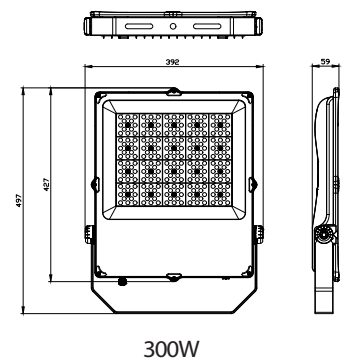

VELA BASIC

Luminous flux	2600lm - 39,000lm
Correlated color temperature	4000K
Light source	Integral LED module
Housing	ADC 12 Aluminum
Cover	Tempered glass
Screws	304 stainless screws
Electrical	Class I
Input voltage	90-305VAC / 50-60Hz ; 170-305VAC / 50-60Hz
Surge protection	10KV or 20KV (optional)
External cable	Standard - 1m, other length available upon request
Lifetime	75,000 hours (at 25°C).
Operating temperature	-40° to 50°C.
Light fitting protection	IP66;IK08

VELA BASIC

Name	Luminous flux netto (lm)	Power (W)	Efficacy (lm/W)	Standard CCT (K)
VELA BASIC 20	2600	20	130	4000
VELA BASIC 40	5200	40	130	4000
VELA BASIC 80	10400	80	130	4000
VELA BASIC 120	15600	120	130	4000
VELA BASIC 150	19500	150	130	4000
VELA BASIC 200	26000	200	130	4000
VELA BASIC 240	31200	240	130	4000
VELA BASIC 300	39000	300	130	4000