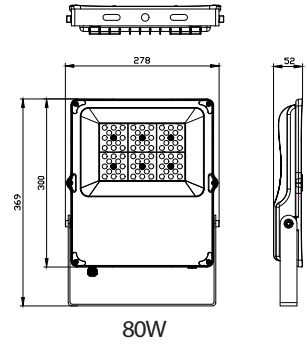

VELA BASIC

Luminous flux	2600lm - 39,000lm
Correlated color temperature	4000K
Light source	Integral LED module
Housing	ADC 12 Aluminum
Cover	Tempered glass
Screws	304 stainless screws
Electrical	Class I
Input voltage	90-305VAC / 50-60Hz ; 170-305VAC / 50-60Hz
Surge protection	10KV or 20KV (optional)
External cable	Standard - 1m, other length available upon request
Lifetime	75,000 hours (at 25°C).
Operating temperature	-40° to 50°C.
Light fitting protection	IP66;IK08

VELA BASIC

Name	Luminous flux netto (lm)	Power (W)	Efficacy (lm/W)	Standard CCT (K)
VELA BASIC 20	2600	20	130	4000
VELA BASIC 40	5200	40	130	4000
VELA BASIC 80	10400	80	130	4000
VELA BASIC 120	15600	120	130	4000
VELA BASIC 150	19500	150	130	4000
VELA BASIC 200	26000	200	130	4000
VELA BASIC 240	31200	240	130	4000
VELA BASIC 300	39000	300	130	4000