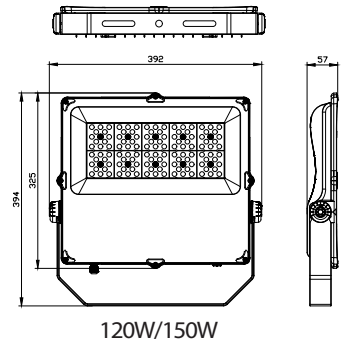

VELA BASIC

Luminous flux	2600lm - 39,000lm
Correlated color temperature	4000K
Light source	Integral LED module
Housing	ADC 12 Aluminum
Cover	Tempered glass
Screws	304 stainless screws
Electrical	Class I
Input voltage	90-305VAC / 50-60Hz ; 170-305VAC / 50-60Hz
Surge protection	10KV or 20KV (optional)
External cable	Standard - 1m, other length available upon request
Lifetime	75,000 hours (at 25°C).
Operating temperature	-40° to 50°C.
Light fitting protection	IP66;IK08

VELA BASIC

Name	Luminous flux netto (lm)	Power (W)	Efficacy (lm/W)	Standard CCT (K)
VELA BASIC 20	2600	20	130	4000
VELA BASIC 40	5200	40	130	4000
VELA BASIC 80	10400	80	130	4000
VELA BASIC 120	15600	120	130	4000
VELA BASIC 150	19500	150	130	4000
VELA BASIC 200	26000	200	130	4000
VELA BASIC 240	31200	240	130	4000
VELA BASIC 300	39000	300	130	4000