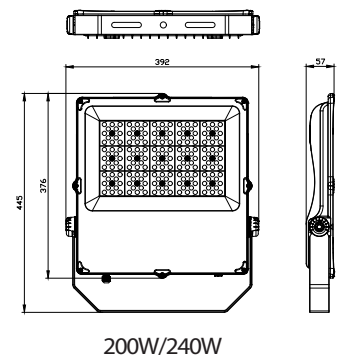

VELA BASIC

Luminous flux	2600lm - 39,000lm
Correlated color temperature	4000K
Light source	Integral LED module
Housing	ADC 12 Aluminum
Cover	Tempered glass
Screws	304 stainless screws
Electrical	Class I
Input voltage	90-305VAC / 50-60Hz ; 170-305VAC / 50-60Hz
Surge protection	10KV or 20KV (optional)
External cable	Standard - 1m, other length available upon request
Lifetime	75,000 hours (at 25°C).
Operating temperature	-40° to 50°C.
Light fitting protection	IP66;IK08

VELA BASIC

Name	Luminous flux netto (lm)	Power (W)	Efficacy (lm/W)	Standard CCT (K)
VELA BASIC 20	2600	20	130	4000
VELA BASIC 40	5200	40	130	4000
VELA BASIC 80	10400	80	130	4000
VELA BASIC 120	15600	120	130	4000
VELA BASIC 150	19500	150	130	4000
VELA BASIC 200	26000	200	130	4000
VELA BASIC 240	31200	240	130	4000
VELA BASIC 300	39000	300	130	4000