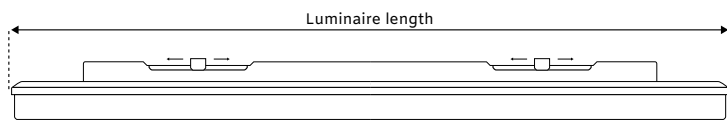

## TECHNICAL INFORMATION

Diffuser: translucent PC (high mechanical resistance, UV stability);

Body: grey PC (high mechanical resistance, UV stability);

Cable: with one connector for connection of the light fitting to the voltage source in a distance of 1 m, 3 m or in a requested length;

Connectors with 3, 5 or 7 poles, wire section 1.5 or 2.5 mm<sup>2</sup>;

Ventilation membrane in the body against condensation;

Interconnection cable with two connectors for mutual spacing between light fittings of 0 m, 1 m, 3 m or for requested spacing.

Type	Ta. Max (°C)	Luminous flux light fitting (lm)	Power (W)	Efficacy (lm/W)	Net weight (kg)	Luminaire length (mm)
AURORA 2600/840	50	2430	16	152	1.5	1175
AURORA 3200/840	50	2920	20	146	1.5	1175
AURORA 4400/840	45	4090	27	151	1.5	1175
AURORA 6400/840	45	5880	38	155	1.5	1175
AURORA 8800/840	40	8180	50	163	1.5	1175
AURORA 3250/840	50	3050	20	153	1.8	1455
AURORA 4000/840	50	3650	24	152	1.8	1455
AURORA 5500/840	45	5090	33	154	1.8	1455
AURORA 8000/840	45	7280	45	162	1.8	1455
AURORA 11000/840	40	11580	70	165	1.8	1455