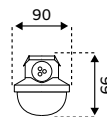

## TECHNICAL INFORMATION

Diffuser: translucent PC (high mechanical resistance, UV stability);

Body: grey PC (high mechanical resistance, UV stability);

Cable: with one connector for connection of the light fitting to the voltage source in a distance of 1 m, 3 m or in a requested length;

Connectors with 3, 5 or 7 poles, wire section 1.5 or 2.5 mm<sup>2</sup>;

Ventilation membrane in the body against condensation;

Interconnection cable with two connectors for mutual spacing between light fittings of 0 m, 1 m, 3 m or for requested spacing.

Type	Ta. Max (°C)	Luminous flux light fitting (lm)	Power (W)	Efficacy (lm/W)	Net weight (kg)	Luminaire length (mm)
AURORA 2600/840	50	2430	16	152	1.5	1175
AURORA 3200/840	50	2920	20	146	1.5	1175
AURORA 4400/840	45	4090	27	151	1.5	1175
AURORA 6400/840	45	5880	38	155	1.5	1175
AURORA 8800/840	40	8180	50	163	1.5	1175
AURORA 3250/840	50	3050	20	153	1.8	1455
AURORA 4000/840	50	3650	24	152	1.8	1455
AURORA 5500/840	45	5090	33	154	1.8	1455
AURORA 8000/840	45	7280	45	162	1.8	1455
AURORA 11000/840	40	11580	70	165	1.8	1455