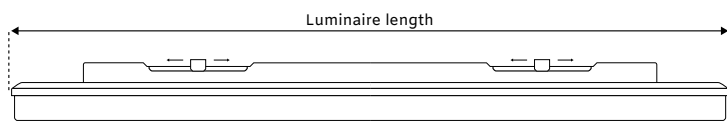

TECHNICAL INFORMATION

Diffuser: transparent AC with Wide Beam Fresnel lenses (high chemical resistance, UV stability);
Body: dark grey ABS (high chemical resistance, UV stability);
Connectors: with 3, 5 or 7 poles, wire section 1.5 or 2.5 mm²;
Interconnection cable with two connectors for mutual spacing between
light fittings of 0 m, 1 m, 3 m or for requested spacing;
Cable with one connector for connection of the light fitting to the voltage source in
a distance of 1 m, 3 m or in a requested length;
Ventilation membrane in the body against condensation.

Type	Ta. Max (°C)	Luminous flux light fitting (lm)	Power (W)	Efficacy (lm/W)	Net weight (kg)	Luminaire length (mm)
AURORA WB ABS 2600/840	50	2270	18	126	2	1175
AURORA WB ABS 3200/840	50	2810	22	128	2	1175
AURORA WB ABS 4400/840	45	3850	30	128	2	1175
AURORA WB ABS 6400/840	45	5540	43	129	2	1175
AURORA WB ABS 3250/840	50	2750	22	125	2	1455
AURORA WB ABS 4000/840	50	3470	27	129	2	1455
AURORA WB ABS 5500/840	45	4850	37	131	2	1455
AURORA WB ABS 8000/840	45	6960	54	129	2	1455

OPTIONAL FEATURES

- DALI adapter: Digital dimmable driver
- Side hanger for wall mounting and positioning
- Protective metal grid