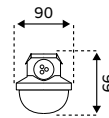

## TECHNICAL INFORMATION

Diffuser: transparent AC with Wide Beam Fresnel lenses (high chemical resistance, UV stability);  
 Body: dark grey ABS (high chemical resistance, UV stability);  
 Connectors: with 3, 5 or 7 poles, wire section 1.5 or 2.5 mm<sup>2</sup>;  
 Interconnection cable with two connectors for mutual spacing between  
 light fittings of 0 m, 1 m, 3 m or for requested spacing;  
 Cable with one connector for connection of the light fitting to the voltage source in  
 a distance of 1 m, 3 m or in a requested length;  
 Ventilation membrane in the body against condensation.

Type	Ta. Max (°C)	Luminous flux light fitting (lm)	Power (W)	Efficacy (lm/W)	Net weight (kg)	Luminaire length (mm)
AURORA WB ABS 2600/840	50	2270	18	126	2	1175
AURORA WB ABS 3200/840	50	2810	22	128	2	1175
AURORA WB ABS 4400/840	45	3850	30	128	2	1175
AURORA WB ABS 6400/840	45	5540	43	129	2	1175
AURORA WB ABS 3250/840	50	2750	22	125	2	1455
AURORA WB ABS 4000/840	50	3470	27	129	2	1455
AURORA WB ABS 5500/840	45	4850	37	131	2	1455
AURORA WB ABS 8000/840	45	6960	54	129	2	1455